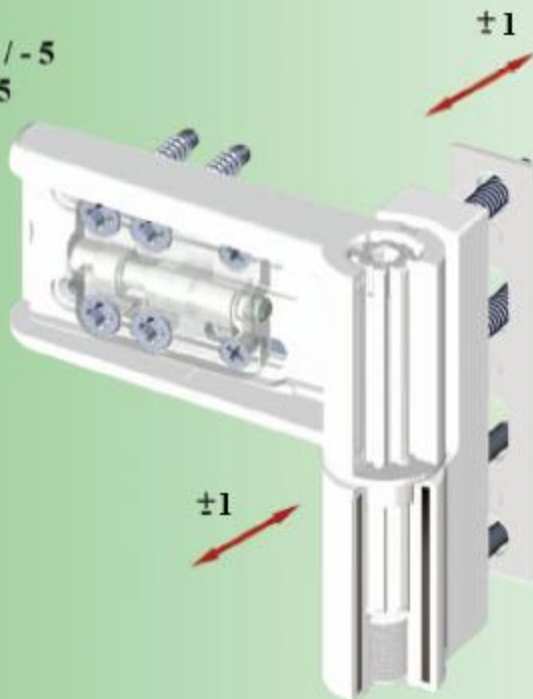

AKM 110 + 10 / - 5
AKM 90 ± 5

Universal Hinges for PVC Doors 90 mm
Max. door leaf weight 80 kg

Part Information

For upstand sizes 14-18 mm (including gasket)

Colour	Part number
White -RAL 9016	100 010
Black Brown-RAL 8022	100 011
Light Brown-RAL 8014	100 012
Clay Brown-RAL 8003	100 026
Chocolate Brown-RAL 8017	100 027

For upstand sizes 18-22mm (including gasket)

Colour	Part number
White -RAL 9016	100 013
Black Brown-RAL 8022	100 014
Light Brown-RAL 8014	100 015
Clay Brown-RAL 8003	100 028
Chocolate Brown-RAL 8017	100 029

For upstand sizes 22-26mm (including gasket)

Colour	Part number
White -RAL 9016	100 016
Black Brown-RAL 8022	100 017
Light Brown-RAL 8014	100 018
Clay Brown-RAL 8003	100 030
Chocolate Brown-RAL 8017	100 031

Universal Hinges for PVC Doors 110 mm
Max. door leaf weight 120 kg

Part Information

For upstand sizes 14-18 mm (including gasket)

Colour	Part number
White -RAL 9016	100 001
Black Brown-RAL 8022	100 002
Light Brown-RAL 8014	100 003
Clay Brown-RAL 8003	100 019
Chocolate Brown-RAL 8017	100 021

For upstand sizes 18-22mm (including gasket)

Colour	Part number
White -RAL 9016	100 004
Black Brown-RAL 8022	100 005
Light Brown-RAL 8014	100 006
Clay Brown-RAL 8003	100 022
Chocolate Brown-RAL 8017	100 023

For upstand sizes 22-26mm (including gasket)

Colour	Part number
White -RAL 9016	100 007
Black Brown-RAL 8022	100 008
Light Brown-RAL 8014	100 009
Clay Brown-RAL 8003	100 024
Chocolate Brown-RAL 8017	100 025

+5 / -1

AKM 110