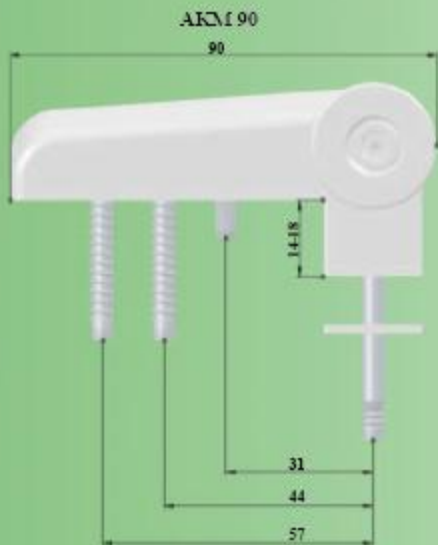

2 mm Optional Packer