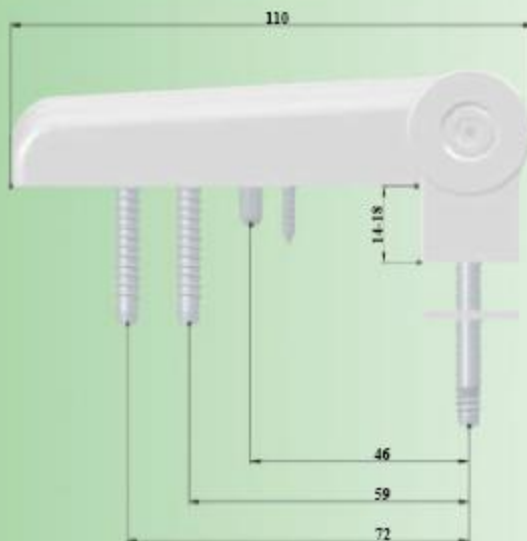

2 mm Optional Packer